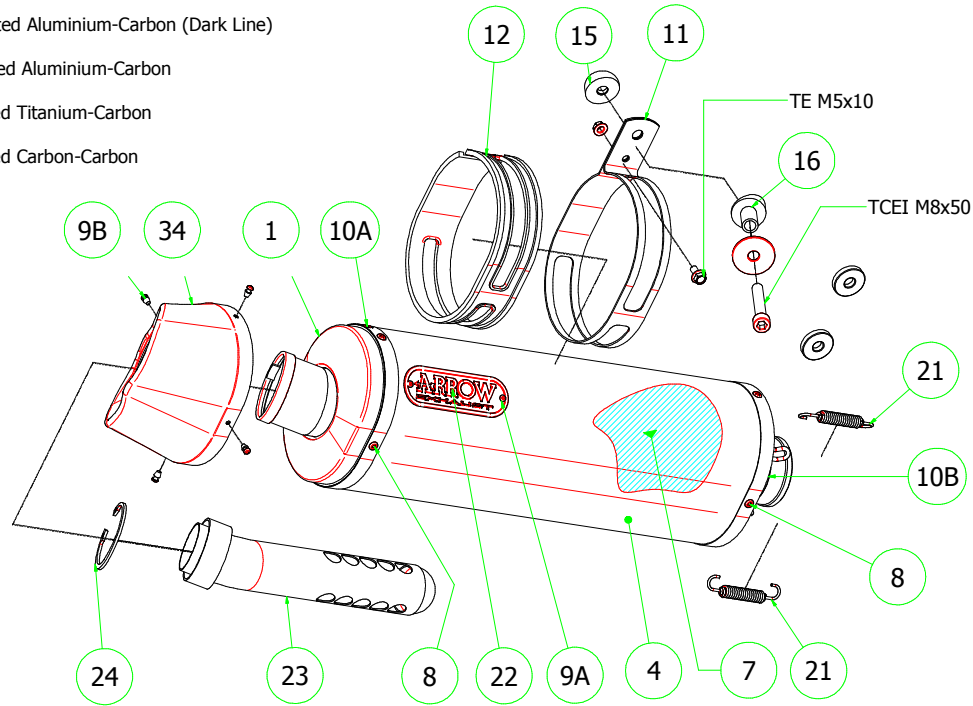

Honda CBR 1000 RR '12-13

71727AKN Homologated Aluminium-Carbon (Dark Line)

71727AK Homologated Aluminium-Carbon

71727PK Homologated Titanium-Carbon

71727MK Homologated Carbon-Carbon